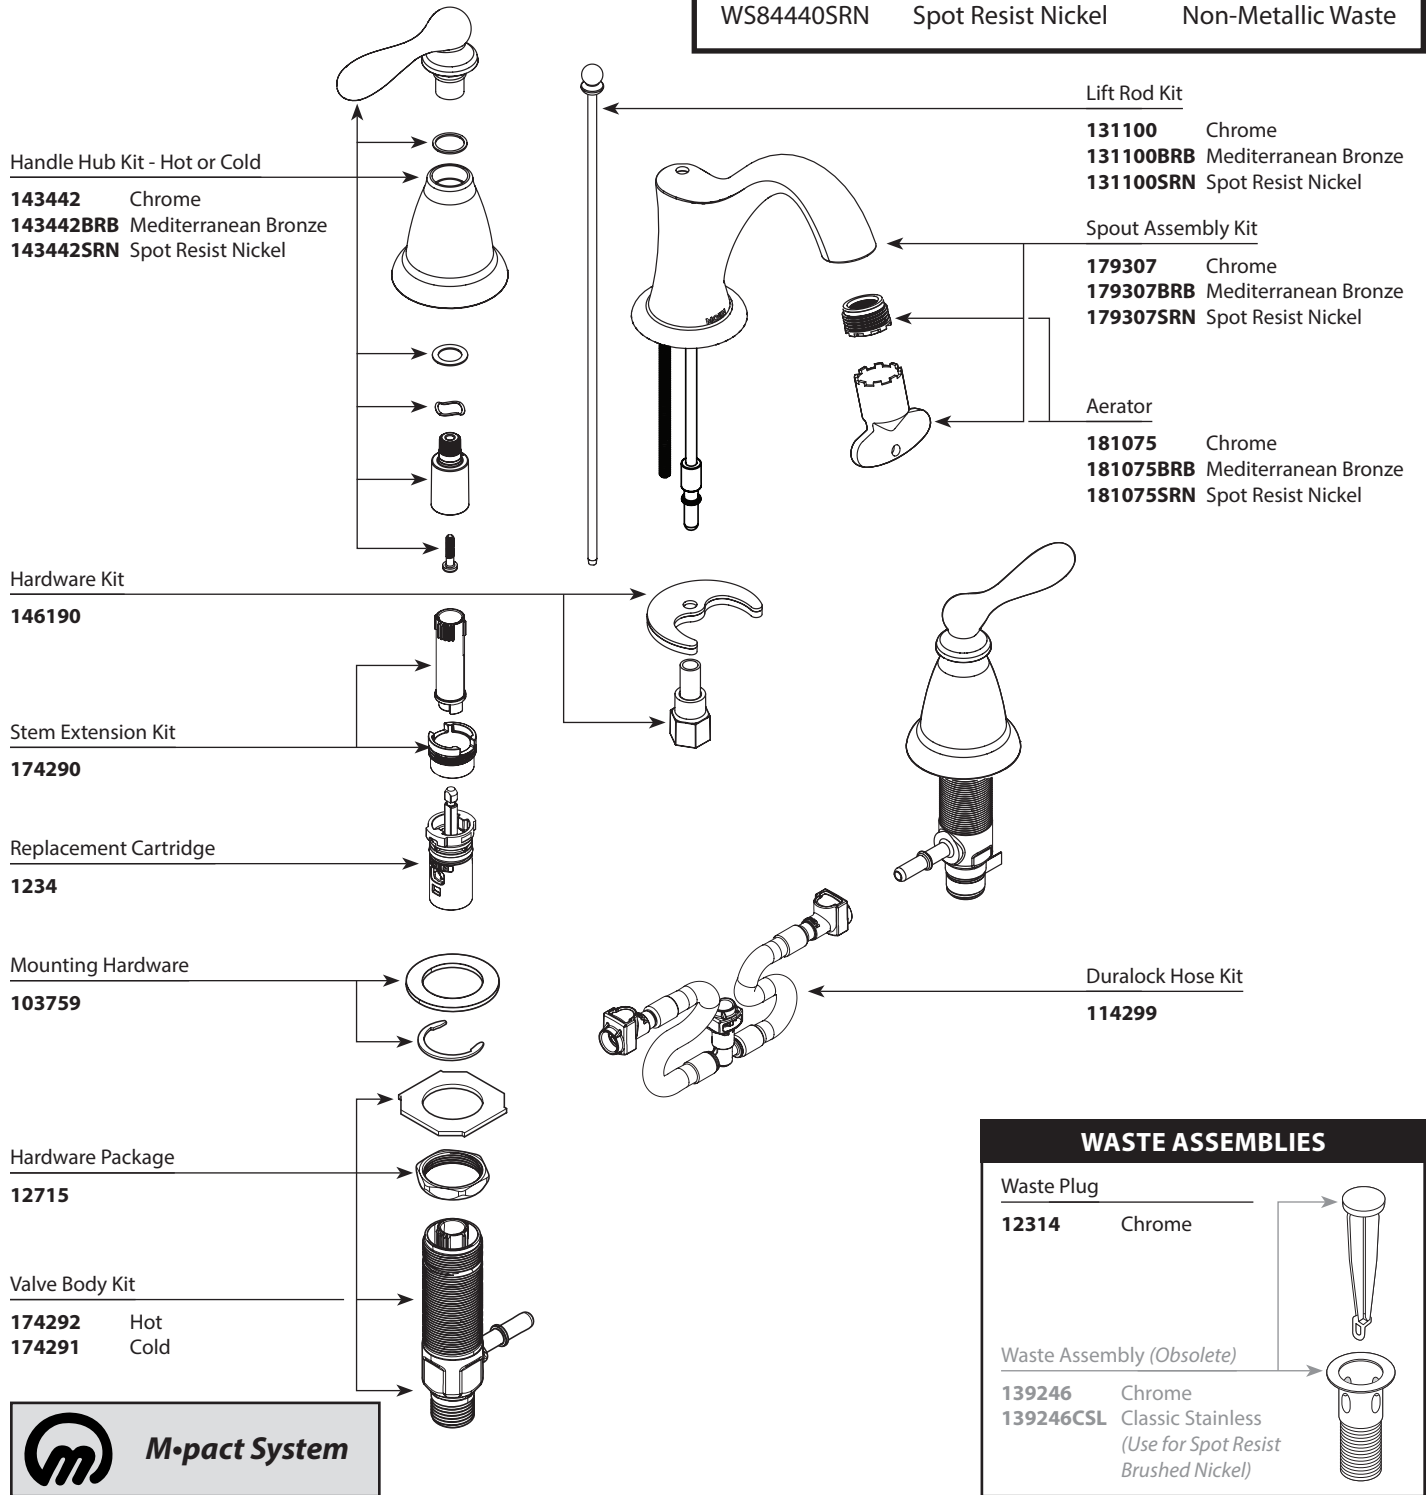

- 174292** Hot
- 174291** Cold

Duralock Hose Kit

**114299**

WASTE ASSEMBLIES	
For Waste Service Order Full Assembly	
Non-Metallic Waste Assembly	
<b>151018</b>	Chrome
<b>151018CSL</b>	Classic Stainless (Use for Spot Resist Brushed Nickel)
<b>151018BRB</b>	Mediterranean Bronze
<b>151018BL</b>	Matte Black

■ Order by Part Number

## Illustrated Parts

CALDWELL™		
Two-Handle Widespread Lavatory Faucet		
MODEL	FINISH	NOTES
WS84440	Chrome	Non-Metallic Waste
WS84440BRB	Mediterranean Bronze	Non-Metallic Waste
WS84440SRN	Spot Resist Nickel	Non-Metallic Waste