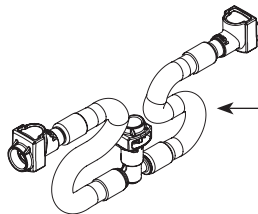

Spout Assembly Kit

- 179307** Chrome
- 179307BRB** Mediterranean Bronze
- 179307SRN** Spot Resist Nickel
- 179307BL** Matte Black

Aerator

**180158**

Hardware Kit

**168809**

Stem Extension Kit

**174290**

Replacement Cartridge

**1234**

**Mounting Nut**  
For models  
prior to  
8/2018

Mounting Hardware

**103759**

Hardware Package

**12715**

Valve Body Kit

- 174292** Hot
- 174291** Cold

Duralock Hose Kit

**114299**

WASTE ASSEMBLIES	
For Waste Service Order Full Assembly	
Non-Metallic Waste Assembly	
<b>151018</b>	Chrome
<b>151018CSL</b>	Classic Stainless (Use for Spot Resist Brushed Nickel)
<b>151018BRB</b>	Mediterranean Bronze
<b>151018BL</b>	Matte Black