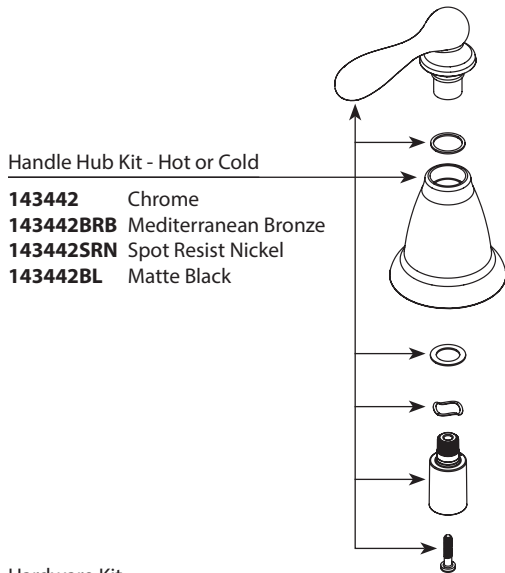

■ Order by Part Number

*There is more than one version of this model.  
Page down to identify the version you have.*

CALDWELL™		
Two-Handle Widespread Lavatory Faucet		
MODEL	FINISH	NOTES
WS84440	Chrome	Non-Metallic Waste
WS84440BRB	Mediterranean Bronze	Non-Metallic Waste
WS84440SRN	Spot Resist Nickel	Non-Metallic Waste
WS84440BL	Matte Black	Non-Metallic Waste

Handle Hub Kit - Hot or Cold

- 143442** Chrome
- 143442BRB** Mediterranean Bronze
- 143442SRN** Spot Resist Nickel
- 143442BL** Matte Black

Lift Rod Kit

- 131100** Chrome
- 131100BRB** Mediterranean Bronze
- 131100SRN** Spot Resist Nickel
- 131100BL** Matte Black

Spout Assembly Kit

- 179307** Chrome
- 179307BRB** Mediterranean Bronze
- 179307SRN** Spot Resist Nickel
- 179307BL** Matte Black

Aerator

**180158**

Hardware Kit

**168809**

Stem Extension Kit

**174290**