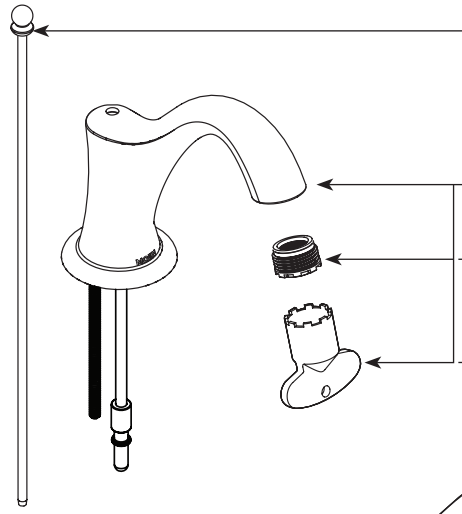

■ Order by Part Number

*There is more than one version of this model.  
Page down to identify the version you have.*

CALDWELL™		
Two-Handle Widespread Lavatory Faucet		
MODEL	FINISH	NOTES
WS84440	Chrome	Non-Metallic Waste
WS84440BRB	Mediterranean Bronze	Non-Metallic Waste
WS84440SRN	Spot Resist Nickel	Non-Metallic Waste
WS84440BL	Matte Black	Non-Metallic Waste

Handle Hub Kit - Hot or Cold

- 143442** Chrome
- 143442BRB** Mediterranean Bronze
- 143442SRN** Spot Resist Nickel
- 143442BL** Matte Black

Lift Rod Kit

- 131100** Chrome
- 131100BRB** Mediterranean Bronze
- 131100SRN** Spot Resist Nickel
- 131100BL** Matte Black